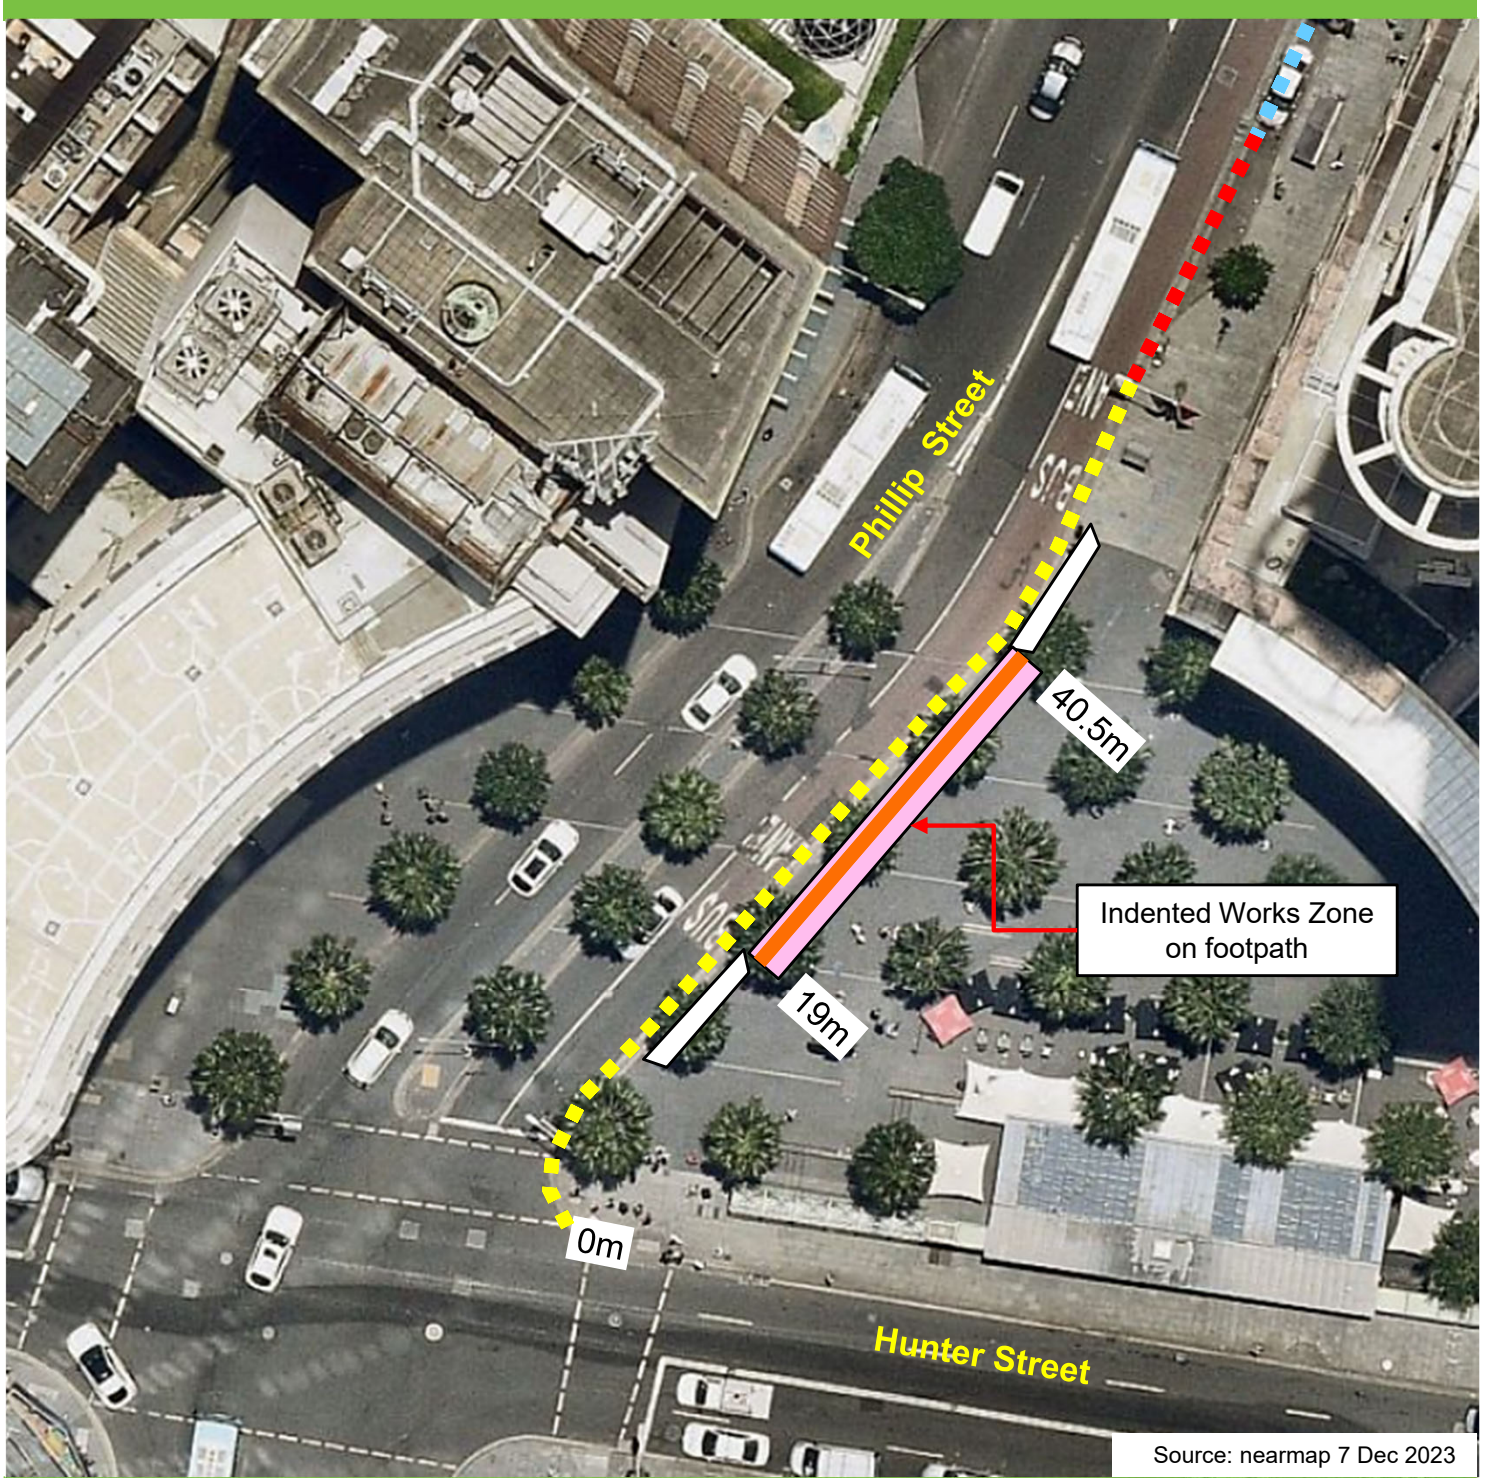

Phillip Street, Sydney Proposed Works Zone

Existing

- ■ ■ No Stopping
- ■ ■ No Parking
- ■ ■ 8am-6pm Mon-Sat
- ■ ■ Taxi Zone Other Times
- ■ ■ Taxi Zone

Proposed

- Works Zone
- 7am-7pm Mon-Fri
- 7am-5pm Sat
- No Stopping
- All Other Times